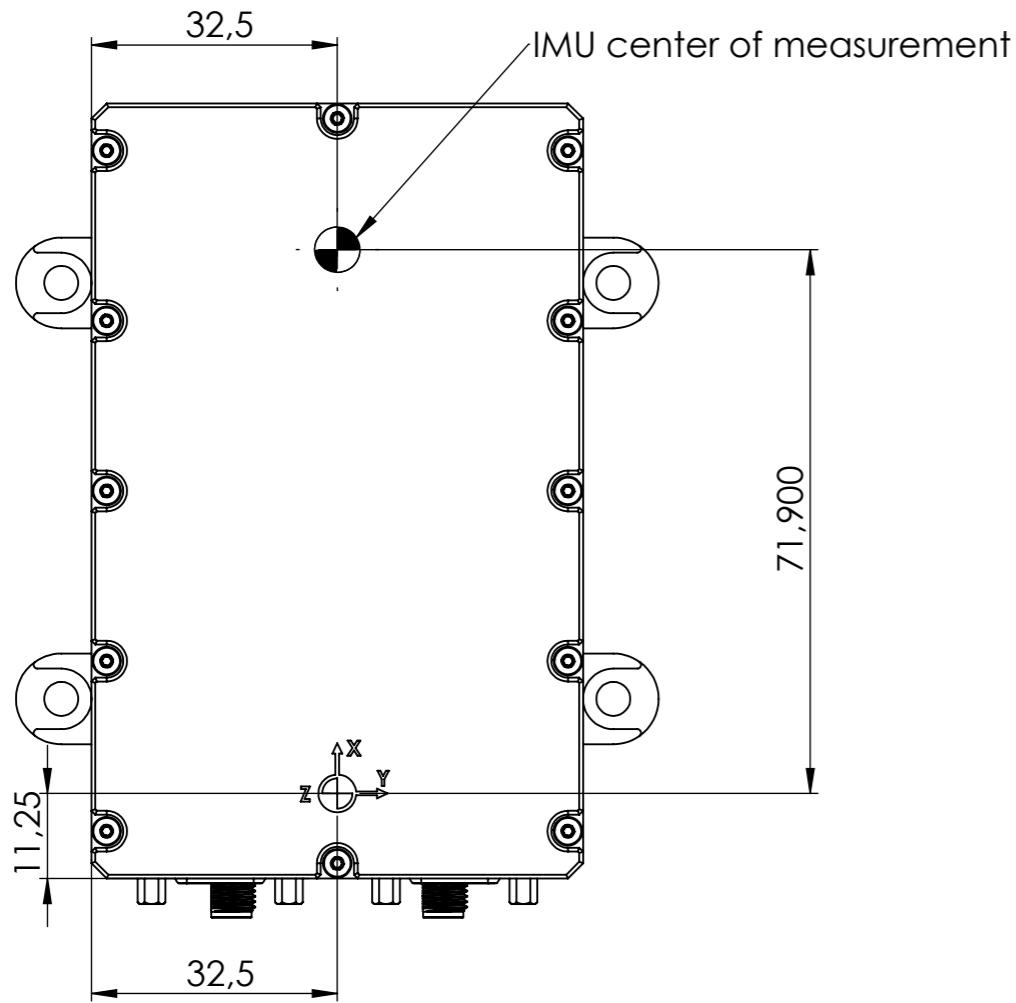

GENERAL DRAWING

NOTA : All dimension are in millimeters

This document is the exclusive property of SBG-Systems and may not be reproduced or communicated to third parties without written authorization.

	Designation : STELLAR40-Customer-drawing		
	Drawing N°: drw-SBG-00002033	Revision: B	Maturity state : Released
Assembly Part N° : prd-SBG-00017183			
Revision: B			
Material : N/A	Weight (g) : 365 g	Treatment : N/A	
TOL. : I SO 2768-1; ISO 22081	Format : A3	Scale : 1:1	Sheet: 1/3

ORIGIN OF MEASUREMENT

NOTA : All dimension are in millimeters

This document is the exclusive property of SBG-Systems and may not be reproduced or communicated to third parties without written authorization.

Assembly Part N° : prd-SBG-00017183
Revision: B

Material : N/A	Weight (g) : 365 g	Treatment : N/A
----------------	--------------------	-----------------

TOL. : I SO 2768-1; ISO 22081	Format : A3	Scale : 1:1	Sheet: 2/3
-------------------------------	-------------	-------------	------------

REVISION TABLE		
Revision	Change	Date
Rev A	Create	
Rev B	First released version	2026-05-28

	Designation : STELLAR40-Customer-drawing		
	Drawing N°: drw-SBG-00002033	Revision: B	Maturity state : Released
1 AVENUE EIFFEL 78420, CARRIERE SUR SEINE FRANCE	Assembly Part N° : prd-SBG-00016771		
	Revision: B		
	Material : N/A	Weight (g) : 365 g	Treatment : N/A
TOL. : I SO 2768-1; ISO 22081	Format : A3	Scale : 1:1	Sheet: 3/3