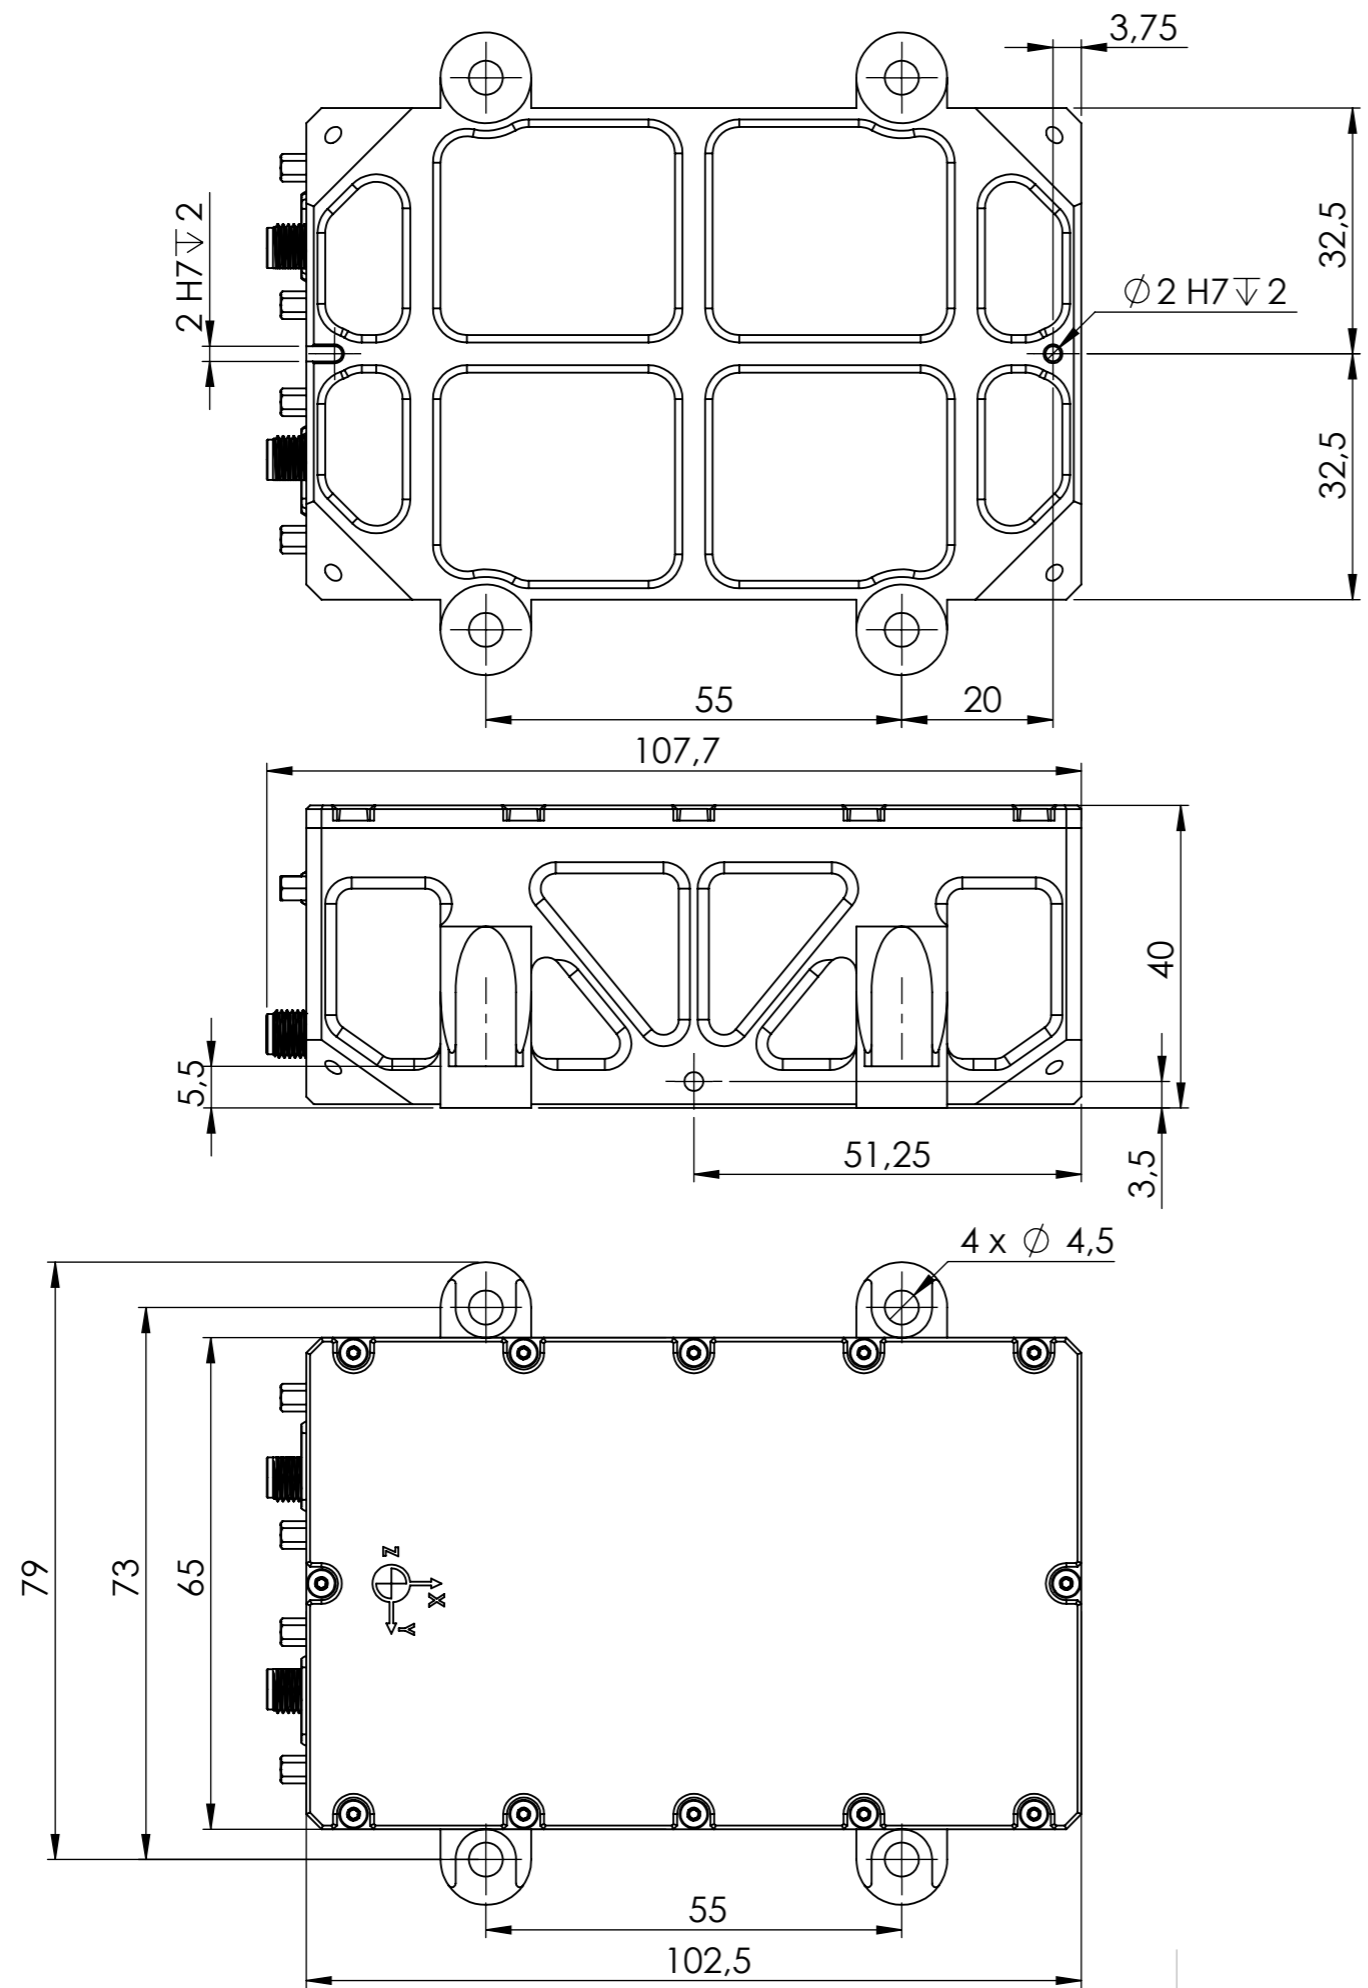

GENERAL DRAWING

NOTA : All dimension are in millimeters

This document is the exclusive property of SBG-Systems and may not be reproduced or communicated to third parties without written authorization.

	Designation : STELLAR40-Customer-drawing		
	Drawing N°: drw-SBG-00002033	Revision: B	Maturity state : Released
Assembly Part N° : prd-SBG-00017183			
Revision: B			
Material : N/A	Weight (g) : 365 g	Treatment : N/A	
TOL. : I SO 2768-1; ISO 22081	Format : A3	Scale : 1:1	Sheet: 1/3

ORIGIN OF MEASUREMENT

NOTA : All dimension are in millimeters

This document is the exclusive property of SBG-Systems and may not be reproduced or communicated to third parties without written authorization.

Designation :
STELLAR40-Customer-drawing

Drawing N°: drw-SBG-00002033	Revision: B	Maturity state : Released
---------------------------------	----------------	------------------------------

1 AVENUE EIFFEL
78420, CARRIERE SUR SEINE
FRANCE

Assembly Part N° : prd-SBG-00017183
Revision: B

Material : N/A	Weight (g) : 365 g	Treatment : N/A
----------------	--------------------	-----------------

TOL. : I SO 2768-1; ISO 22081	Format : A3	Scale : 1:1	Sheet: 2/3
-------------------------------	-------------	-------------	------------