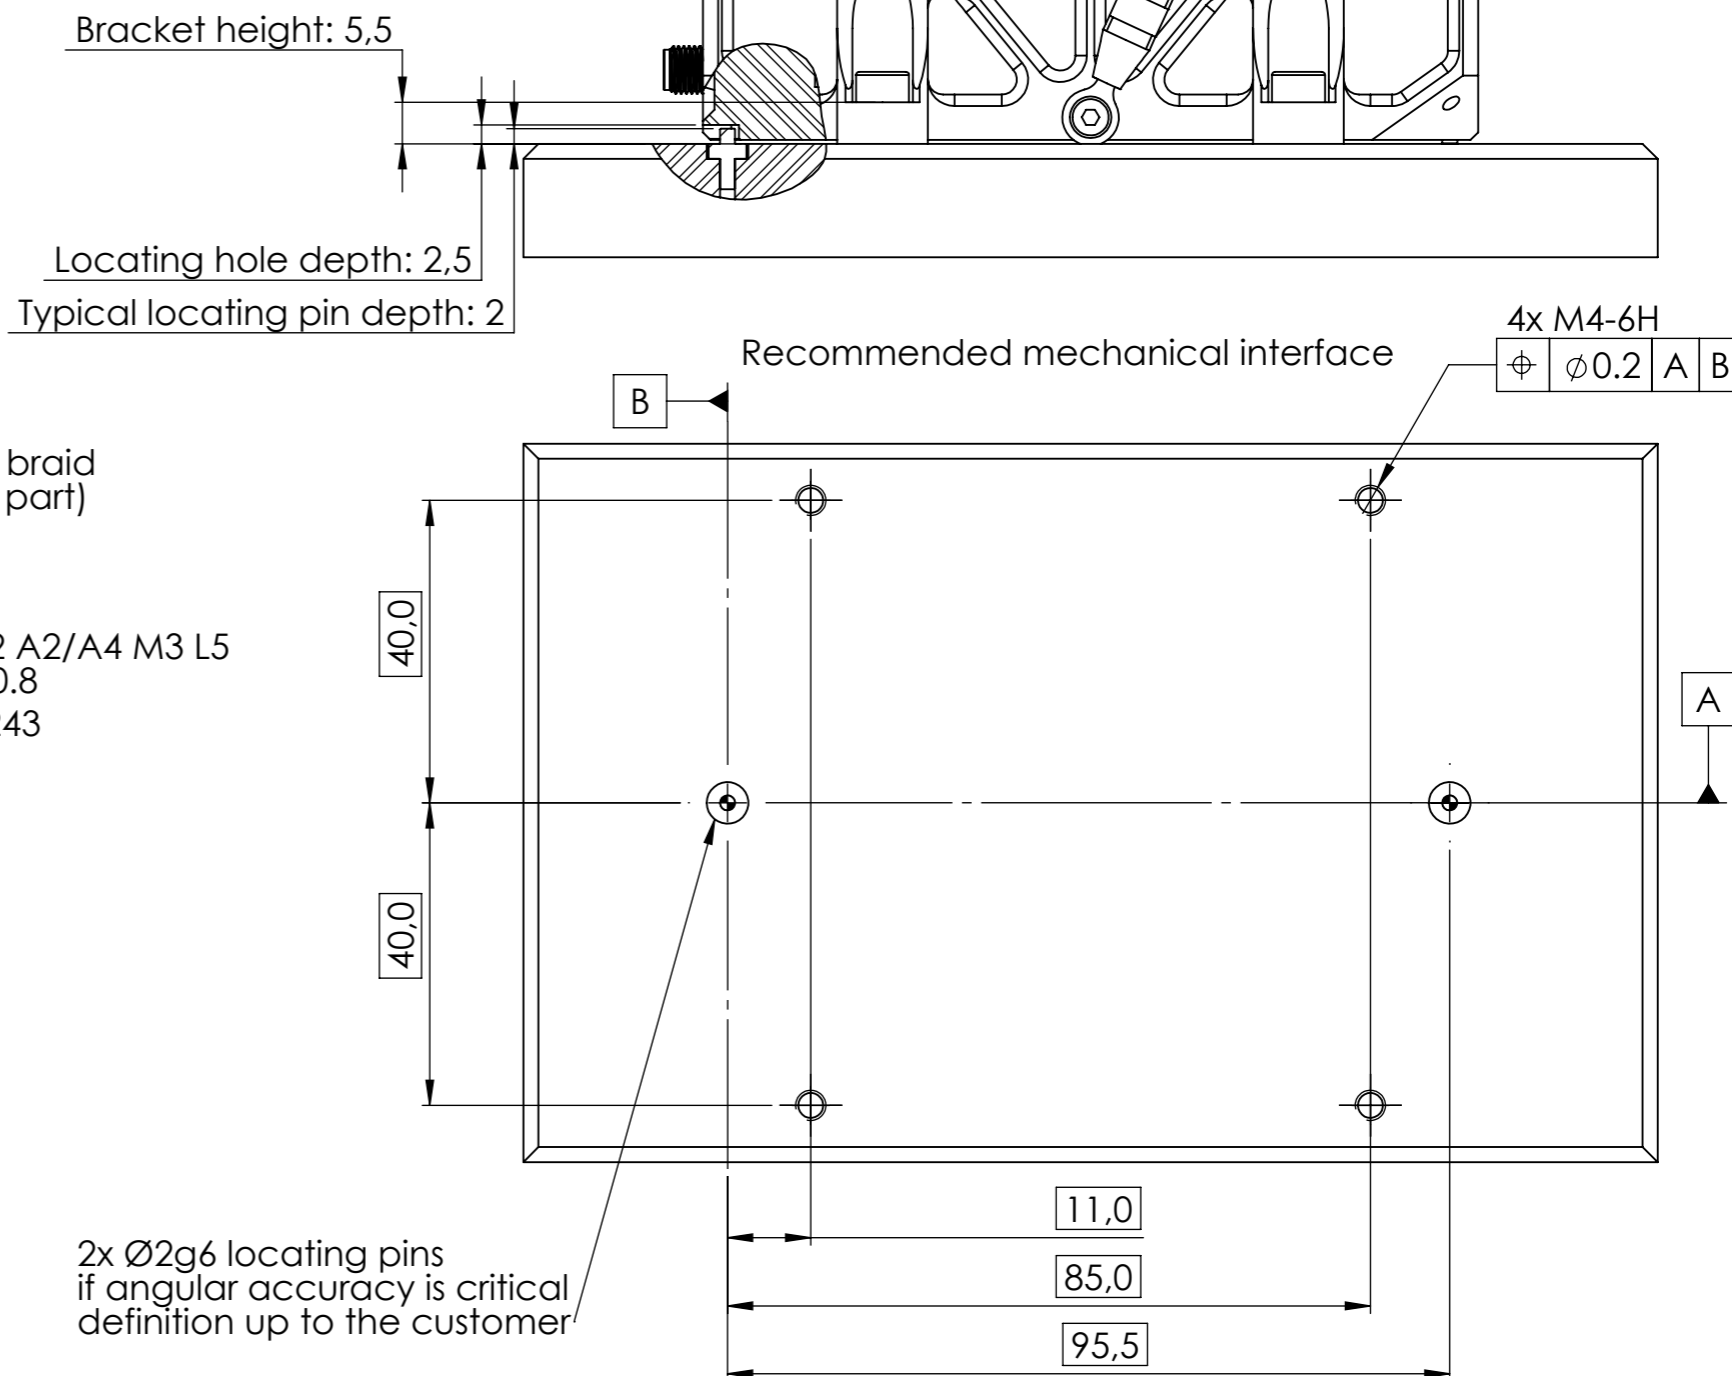

ORIGIN OF MEASUREMENT

NOTA : All dimension are in millimeters

This document is the exclusive property of SBG-Systems and may not be reproduced or communicated to third parties without written authorization.

Designation :
STELLAR40-Customer-drawing

Drawing N°: drw-SBG-00002033	Revision: B	Maturity state : Released
---------------------------------	----------------	------------------------------

1 AVENUE EIFFEL
78420, CARRIERE SUR SEINE
FRANCE

Assembly Part N° : prd-SBG-00017183
Revision: B

Material : N/A	Weight (g) : 365 g	Treatment : N/A
----------------	--------------------	-----------------

TOL. : I SO 2768-1; ISO 22081	Format : A3	Scale : 1:1	Sheet: 2/3
-------------------------------	-------------	-------------	------------

EXAMPLE OF MOUNTING INTERFACE

NOTA : All dimension are in millimeters

This document is the exclusive property of SBG-Systems and may not be reproduced or communicated to third parties without written authorization.