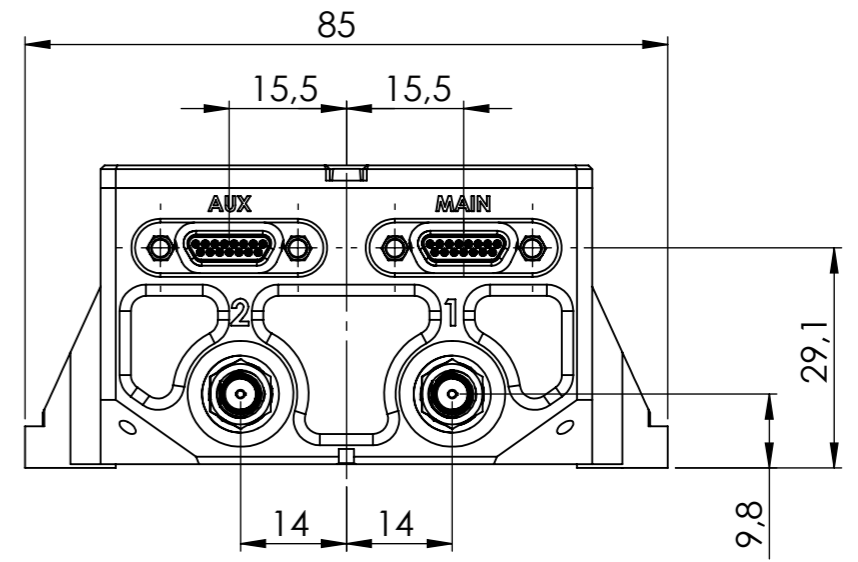

GENERAL DRAWING

NOTA : All dimension are in millimeters

This document is the exclusive property of SBG-Systems and may not be reproduced or communicated to third parties without written authorization.

	Designation : STELLAR40-Customer-drawing		
	Drawing N°: drw-SBG-00002033	Revision: B	Maturity state : Released
Assembly Part N° : prd-SBG-00017183			
Revision: B			
Material : N/A	Weight (g) : 365 g	Treatment : N/A	
TOL. : I SO 2768-1; ISO 22081	Format : A3	Scale : 1:1	Sheet: 1/3

ORIGIN OF MEASUREMENT

NOTA : All dimension are in millimeters

This document is the exclusive property of SBG-Systems and may not be reproduced or communicated to third parties without written authorization.

Assembly Part N° : prd-SBG-00017183
Revision: B

Material : N/A	Weight (g) : 365 g	Treatment : N/A
----------------	--------------------	-----------------

TOL. : I SO 2768-1; ISO 22081	Format : A3	Scale : 1:1	Sheet: 2/3
-------------------------------	-------------	-------------	------------

REVISION TABLE		
Revision	Change	Date
Rev A	Create	
Rev B	First released version	2026-05-28

	Designation : STELLAR40-Customer-drawing		
	Drawing N°: drw-SBG-00002033	Revision: B	Maturity state : Released
1 AVENUE EIFFEL 78420, CARRIERE SUR SEINE FRANCE	Assembly Part N° : prd-SBG-00016771		
	Revision: B		
	Material : N/A	Weight (g) : 365 g	Treatment : N/A
TOL. : I SO 2768-1; ISO 22081	Format : A3	Scale : 1:1	Sheet: 3/3