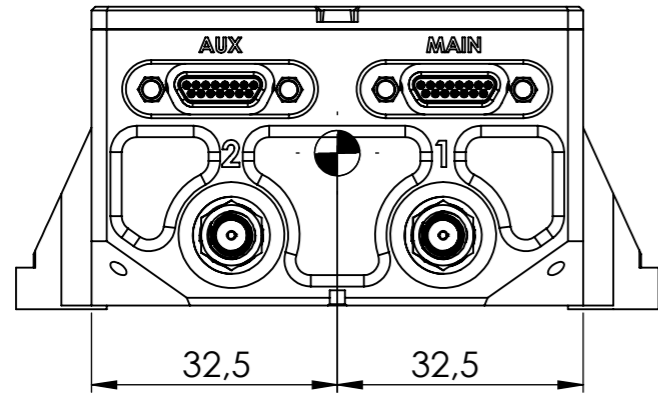

GENERAL DRAWING

NOTA : All dimension are in millimeters

This document is the exclusive property of SBG-Systems and may not be reproduced or communicated to third parties without written authorization.

	Designation : STELLAR40-Customer-drawing		
	Drawing N°: drw-SBG-00002033	Revision: B	Maturity state : Released
Assembly Part N° : prd-SBG-00017183			
Revision: B			
Material : N/A	Weight (g) : 365 g	Treatment : N/A	
TOL. : I SO 2768-1; ISO 22081	Format : A3	Scale : 1:1	Sheet: 1/3

ORIGIN OF MEASUREMENT

NOTA : All dimension are in millimeters

This document is the exclusive property of SBG-Systems and may not be reproduced or communicated to third parties without written authorization.

Assembly Part N° : prd-SBG-00017183
Revision: B

Material : N/A	Weight (g) : 365 g	Treatment : N/A
----------------	--------------------	-----------------

TOL. : I SO 2768-1; ISO 22081	Format : A3	Scale : 1:1	Sheet: 2/3
-------------------------------	-------------	-------------	------------