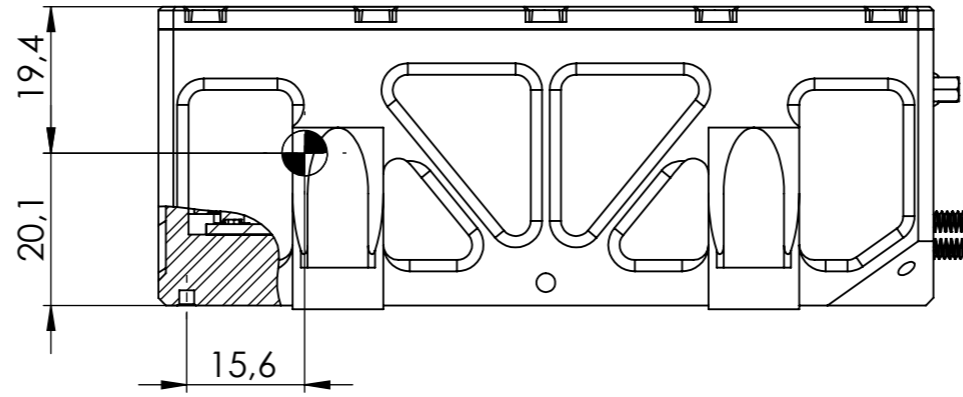

GENERAL DRAWING

NOTA : All dimension are in millimeters

This document is the exclusive property of SBG-Systems and may not be reproduced or communicated to third parties without written authorization.

	Designation : STELLAR40-Customer-drawing		
	Drawing N°: drw-SBG-00002033	Revision: B	Maturity state : Released
Assembly Part N° : prd-SBG-00017183			
Revision: B			
Material : N/A	Weight (g) : 365 g	Treatment : N/A	
TOL. : I SO 2768-1; ISO 22081	Format : A3	Scale : 1:1	Sheet: 1/3

ORIGIN OF MEASUREMENT

NOTA : All dimension are in millimeters

This document is the exclusive property of SBG-Systems and may not be reproduced or communicated to third parties without written authorization.

Assembly Part N° : prd-SBG-00017183
Revision: B

Material : N/A	Weight (g) : 365 g	Treatment : N/A
----------------	--------------------	-----------------

TOL. : I SO 2768-1; ISO 22081	Format : A3	Scale : 1:1	Sheet: 2/3
-------------------------------	-------------	-------------	------------

REVISION TABLE		
Revision	Change	Date
Rev A	Create	
Rev B	First released version	2026-05-28

	Designation : STELLAR40-Customer-drawing		
	Drawing N°: drw-SBG-00002033	Revision: B	Maturity state : Released
1 AVENUE EIFFEL 78420, CARRIERE SUR SEINE FRANCE	Assembly Part N° : prd-SBG-00016771		
	Revision: B		
	Material : N/A	Weight (g) : 365 g	Treatment : N/A
TOL. : I SO 2768-1; ISO 22081	Format : A3	Scale : 1:1	Sheet: 3/3