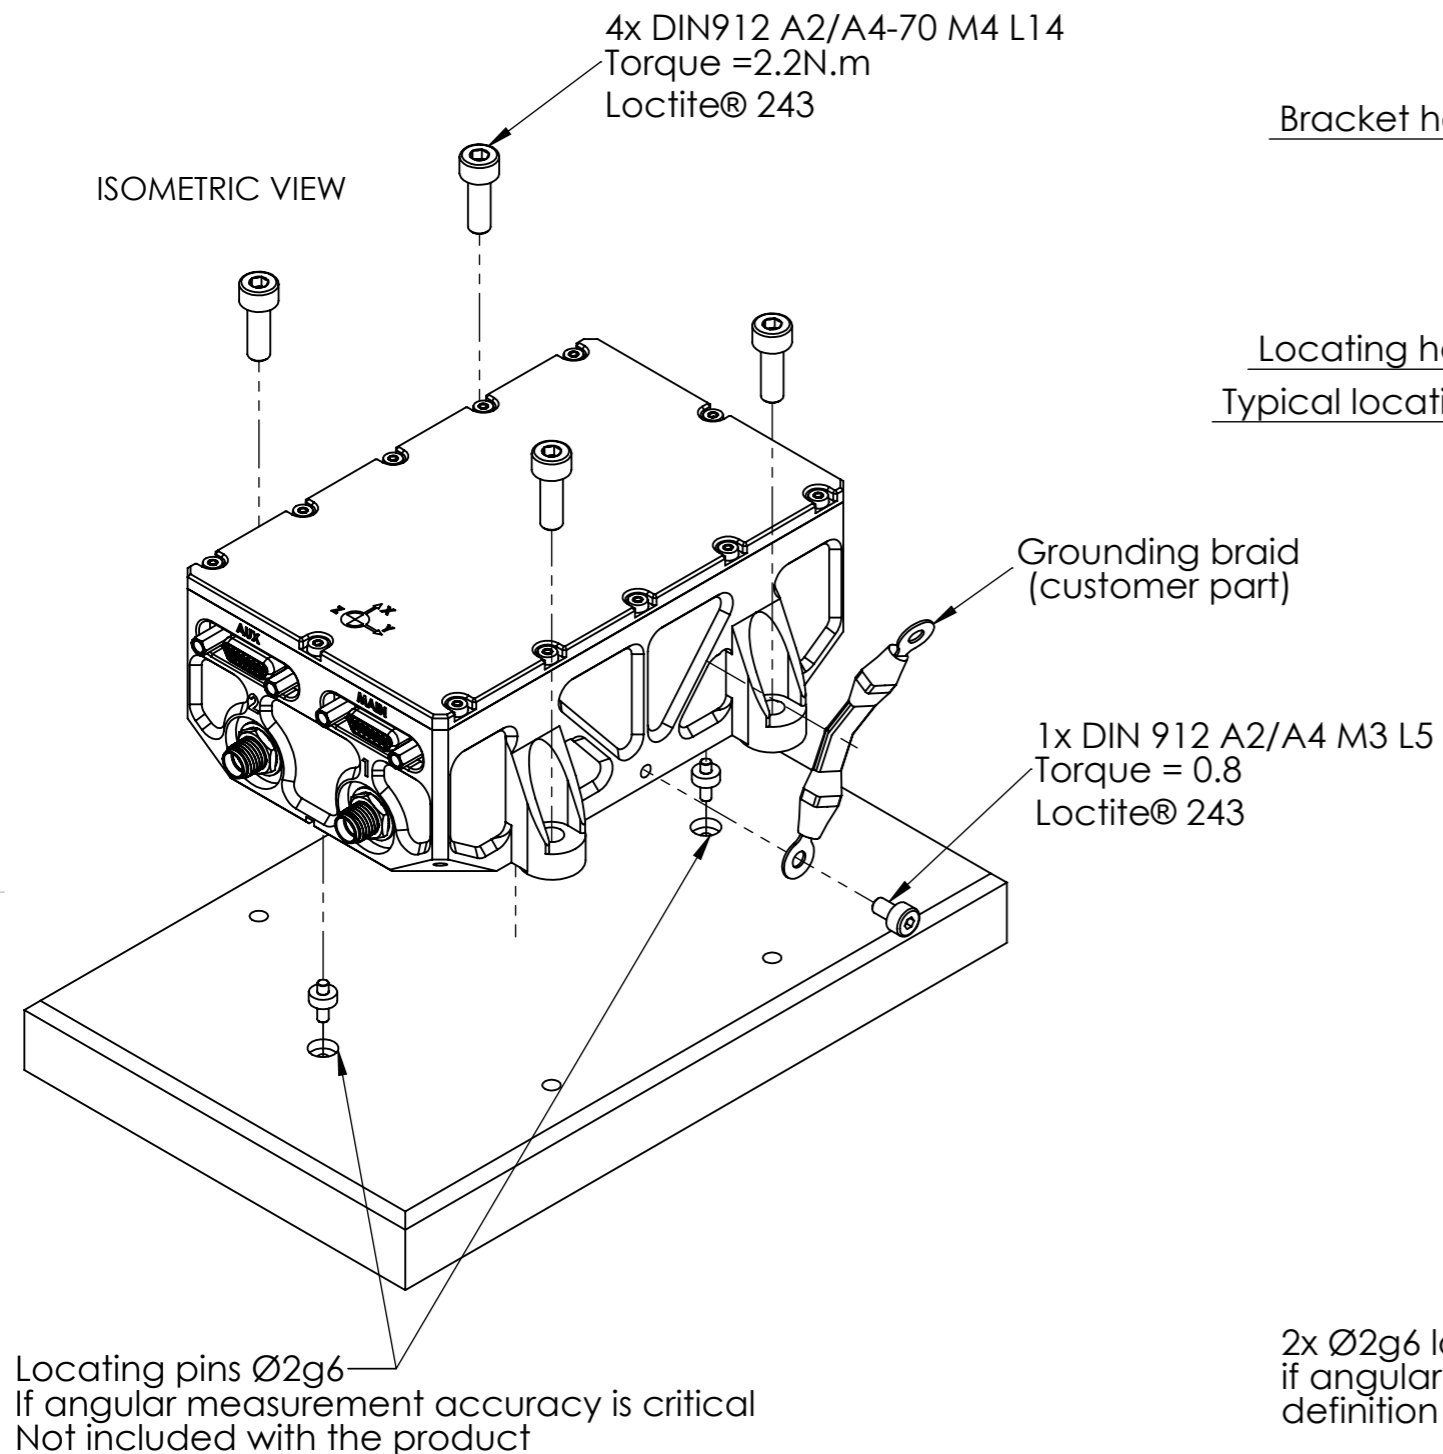

EXAMPLE OF MOUNTING INTERFACE

NOTA : All dimension are in millimeters

This document is the exclusive property of SBG-Systems and may not be reproduced or communicated to third parties without written authorization.

REVISION TABLE		
Revision	Change	Date
Rev A	Create	
Rev B	First released version	2026-05-28

	Designation : STELLAR40-Customer-drawing		
	Drawing N°: drw-SBG-00002033	Revision: B	Maturity state : Released
1 AVENUE EIFFEL 78420, CARRIERE SUR SEINE FRANCE	Assembly Part N° : prd-SBG-00016771		
	Revision: B		
	Material : N/A	Weight (g) : 365 g	Treatment : N/A
TOL. : I SO 2768-1; ISO 22081	Format : A3	Scale : 1:1	Sheet: 3/3