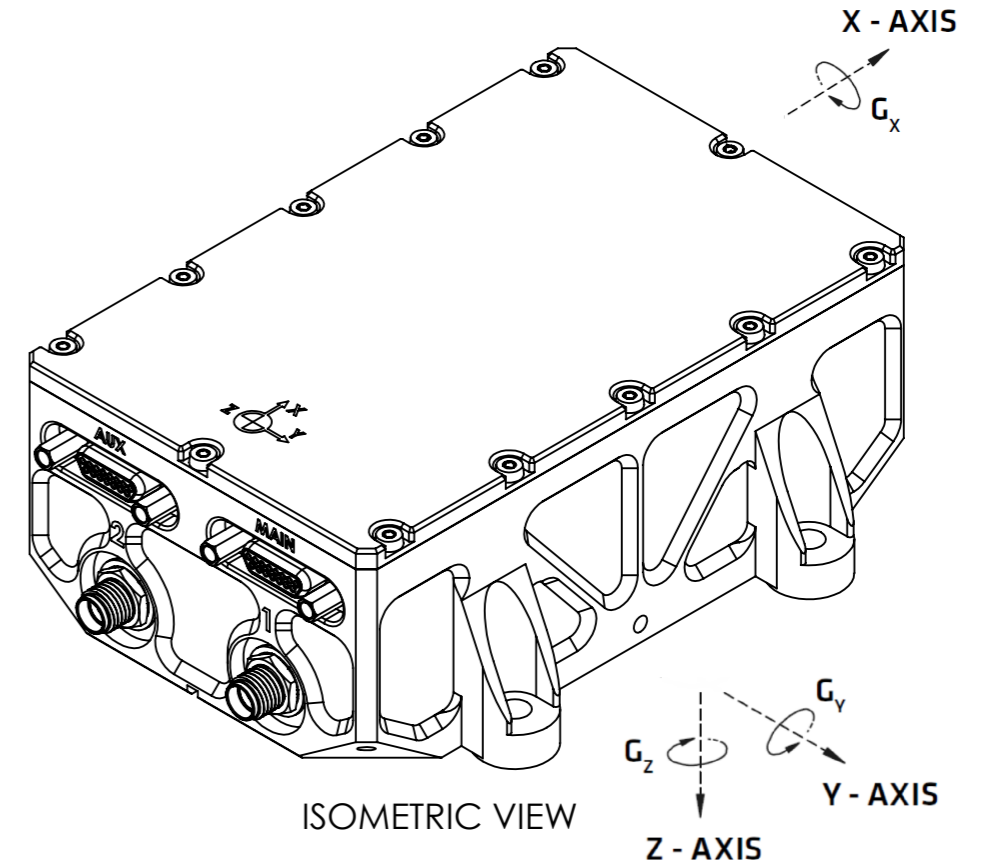

GENERAL DRAWING

NOTA : All dimension are in millimeters

This document is the exclusive property of SBG-Systems and may not be reproduced or communicated to third parties without written authorization.

	Designation : STELLAR40-Customer-drawing		
	Drawing N°: drw-SBG-00002033	Revision: B	Maturity state : Released
Assembly Part N° : prd-SBG-00017183			
Revision: B			
Material : N/A	Weight (g) : 365 g	Treatment : N/A	
TOL. : I SO 2768-1; ISO 22081	Format : A3	Scale : 1:1	Sheet: 1/3

ORIGIN OF MEASUREMENT

NOTA : All dimension are in millimeters

This document is the exclusive property of SBG-Systems and may not be reproduced or communicated to third parties without written authorization.