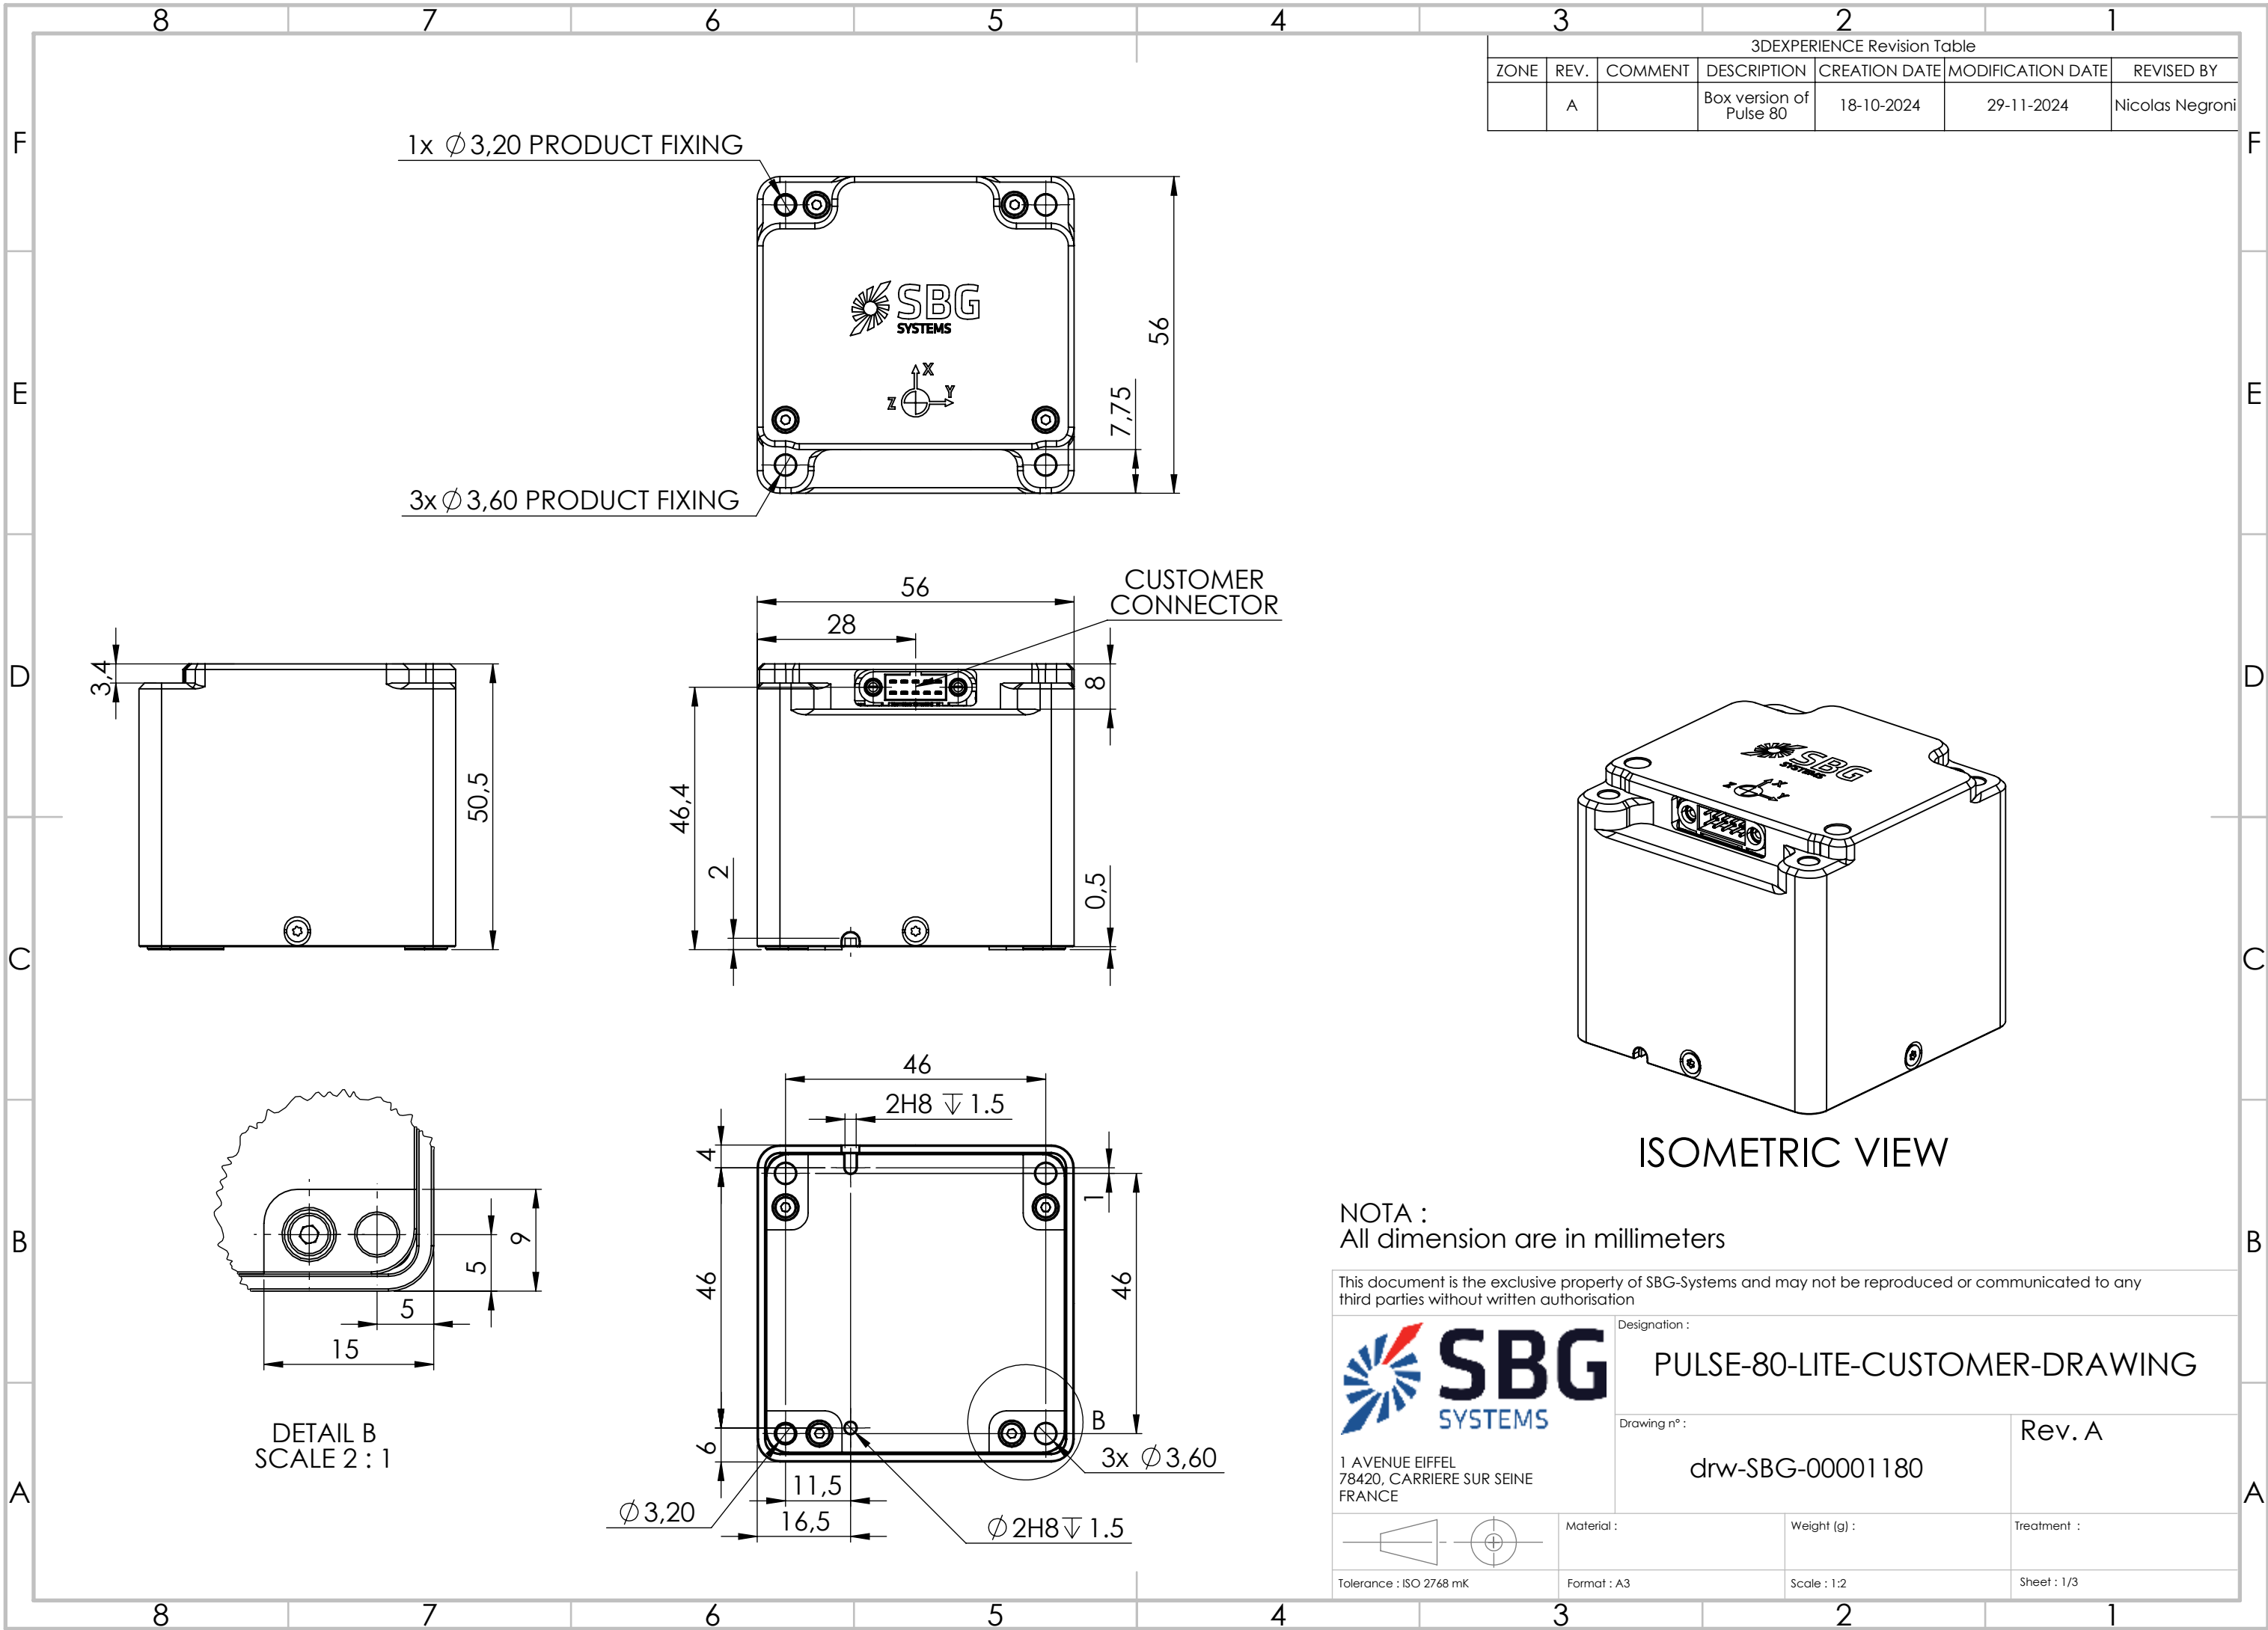

3DEXPERIENCE Revision Table						
ZONE	REV.	COMMENT	DESCRIPTION	CREATION DATE	MODIFICATION DATE	REVISED BY
	A		Box version of Pulse 80	18-10-2024	29-11-2024	Nicolas Negroni

1 AVENUE EIFFEL
78420, CARRIERE SUR SEINE
FRANCE

Designation :
PULSE-80-LITE-CUSTOMER-DRAWING

Drawing n° :
drw-SBG-00001180

Rev. A

Tolerance : ISO 2768 mK	Material :	Weight (g) :	Treatment :
	Format : A3	Scale : 1:2	Sheet : 1/3