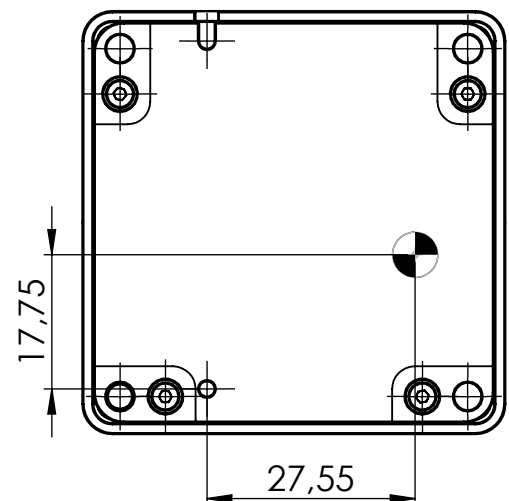

Drawing n° :
drw-SBG-00001180

Rev. A

Material :

Weight (g) :

Treatment :

Tolerance : ISO 2768 mK

Format : A3

Scale : 1:2

COVER TARGET TO ORIGIN OF MEASUREMENT

NOTA :
All dimension are in millimeters

This document is the exclusive property of SBG-Systems and may not be reproduced or communicated to any third parties without written authorisation

Format : A3

Scale : 1:2

Sheet : 3/3