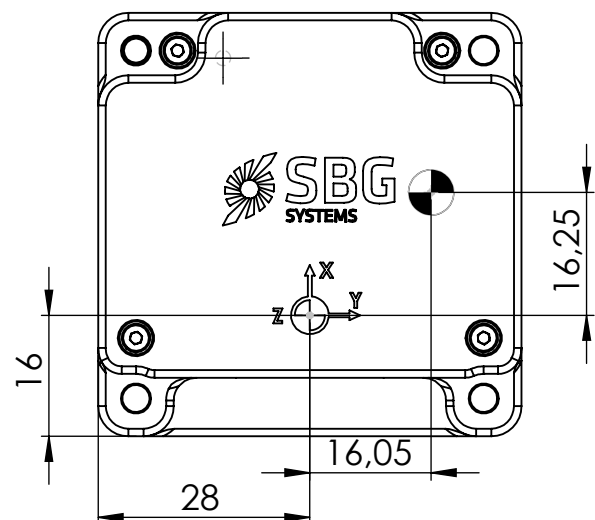

Drawing n° :
drw-SBG-00001180

Rev. A

Material :

Weight (g) :

Treatment :

Tolerance : ISO 2768 mK

Format : A3

Scale : 1:2

COVER TARGET TO ORIGIN OF MEASUREMENT

NOTA :
All dimension are in millimeters

This document is the exclusive property of SBG-Systems and may not be reproduced or communicated to any third parties without written authorisation

Designation :
PULSE-80-LITE-CUSTOMER-DRAWING

Drawing n° :
drw-SBG-00001180

Rev. A

1 AVENUE EIFFEL
78420, CARRIERE SUR SEINE
FRANCE

Material :

Weight (g) :

Treatment :

Tolerance : ISO 2768 mK

Format : A3

Scale : 1:2

Sheet : 3/3