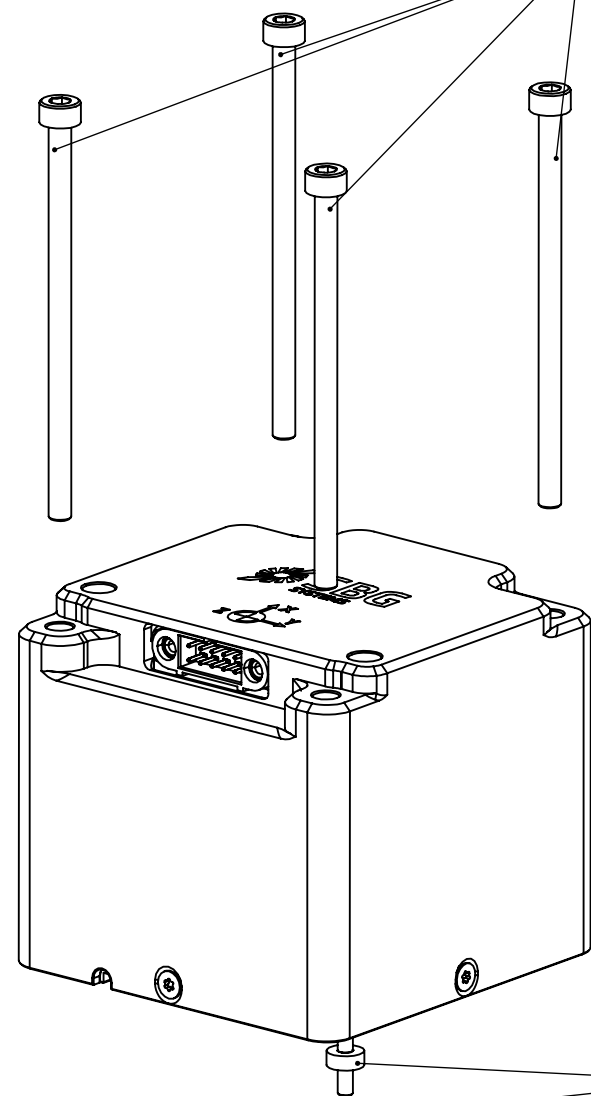

Designation :
PULSE-80-LITE-CUSTOMER-DRAWING

Drawing n° :
drw-SBG-00001180

Rev. A

Tolerance : ISO 2768 mK	Material :	Weight (g) :	Treatment :
	Format : A3	Scale : 1:2	Sheet : 1/3

Interface example

3DEXPERIENCE Revision Table						
ZONE	REV.	COMMENT	DESCRIPTION	CREATION DATE	MODIFICATION DATE	REVISED BY
-	A		Box version of Pulse 80	18-10-2024	29-11-2024	Nicolas Negroni

Recommended screws DIN912 M3 L55

Recommended locating Pin for customer assembly : Misumi SFPSSPP2-L4.0-P2.0-B2.0-H5.0-T2.0

Exemple of interface

Holes for locating pins

NOTA :
All dimension are in millimeters