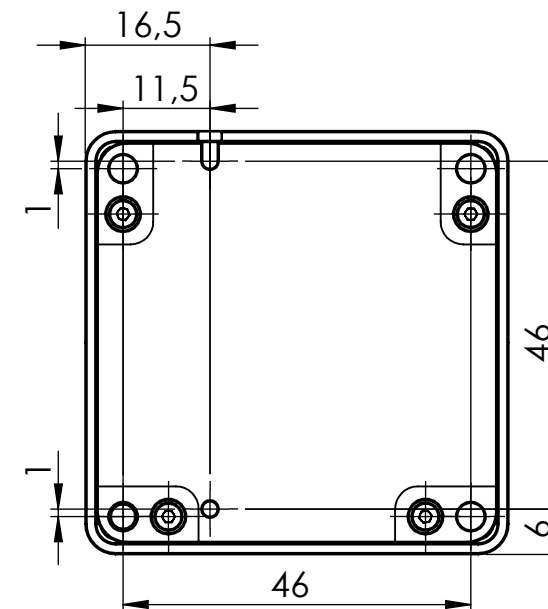

Designation :
PULSE-80-LITE-CUSTOMER-DRAWING

Drawing n° :
drw-SBG-00001180

Rev. A

Tolerance : ISO 2768 mK	Material :	Weight (g) :	Treatment :
	Format : A3	Scale : 1:2	Sheet : 1/3

Interface example

3DEXPERIENCE Revision Table						
ZONE	REV.	COMMENT	DESCRIPTION	CREATION DATE	MODIFICATION DATE	REVISED BY
-	A		Box version of Pulse 80	18-10-2024	29-11-2024	Nicolas Negroni

Recommended screws DIN912 M3 L55

Recommended locating Pin for customer assembly : Misumi SFPSSPP2-L4.0-P2.0-B2.0-H5.0-T2.0

Exemple of interface

Holes for locating pins

NOTA :
All dimension are in millimeters

COVER TARGET TO ORIGIN OF MEASUREMENT

NOTA :
All dimension are in millimeters

This document is the exclusive property of SBG-Systems and may not be reproduced or communicated to any third parties without written authorisation

Format : A3

Scale : 1:2

Sheet : 3/3