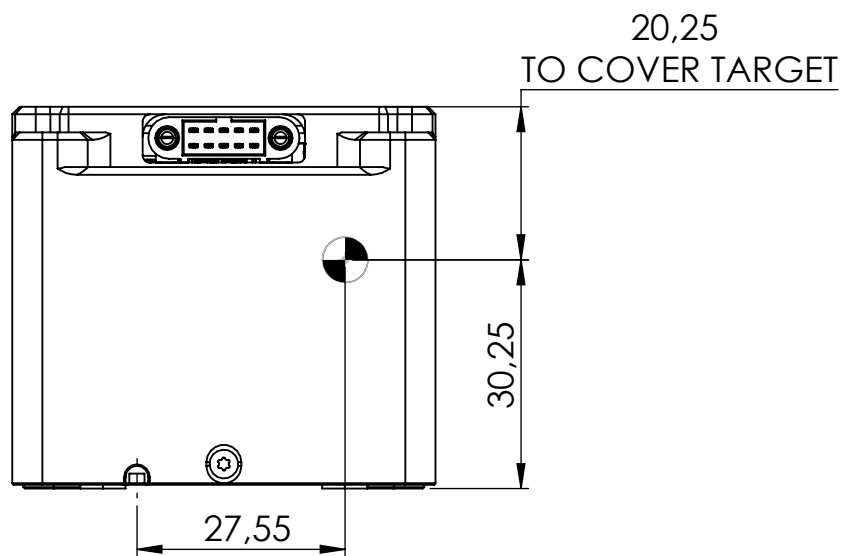

Drawing n° :
drw-SBG-00001180

Rev. A

Material :

Weight (g) :

Treatment :

Tolerance : ISO 2768 mK

Format : A3

Scale : 1:2

COVER TARGET TO ORIGIN OF MEASUREMENT

NOTA :
All dimension are in millimeters

This document is the exclusive property of SBG-Systems and may not be reproduced or communicated to any third parties without written authorisation